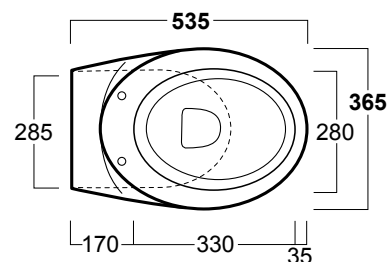

Bohémien

Vaso carenato / *Back to wall WC*

BO 01

Disegni Tecnici
Technical Drawings

Vaso carenato con scarico parete o pavimento
(curva tecnica inclusa)

*Back to wall WC with wall or floor outlet
(curved pipe included)*